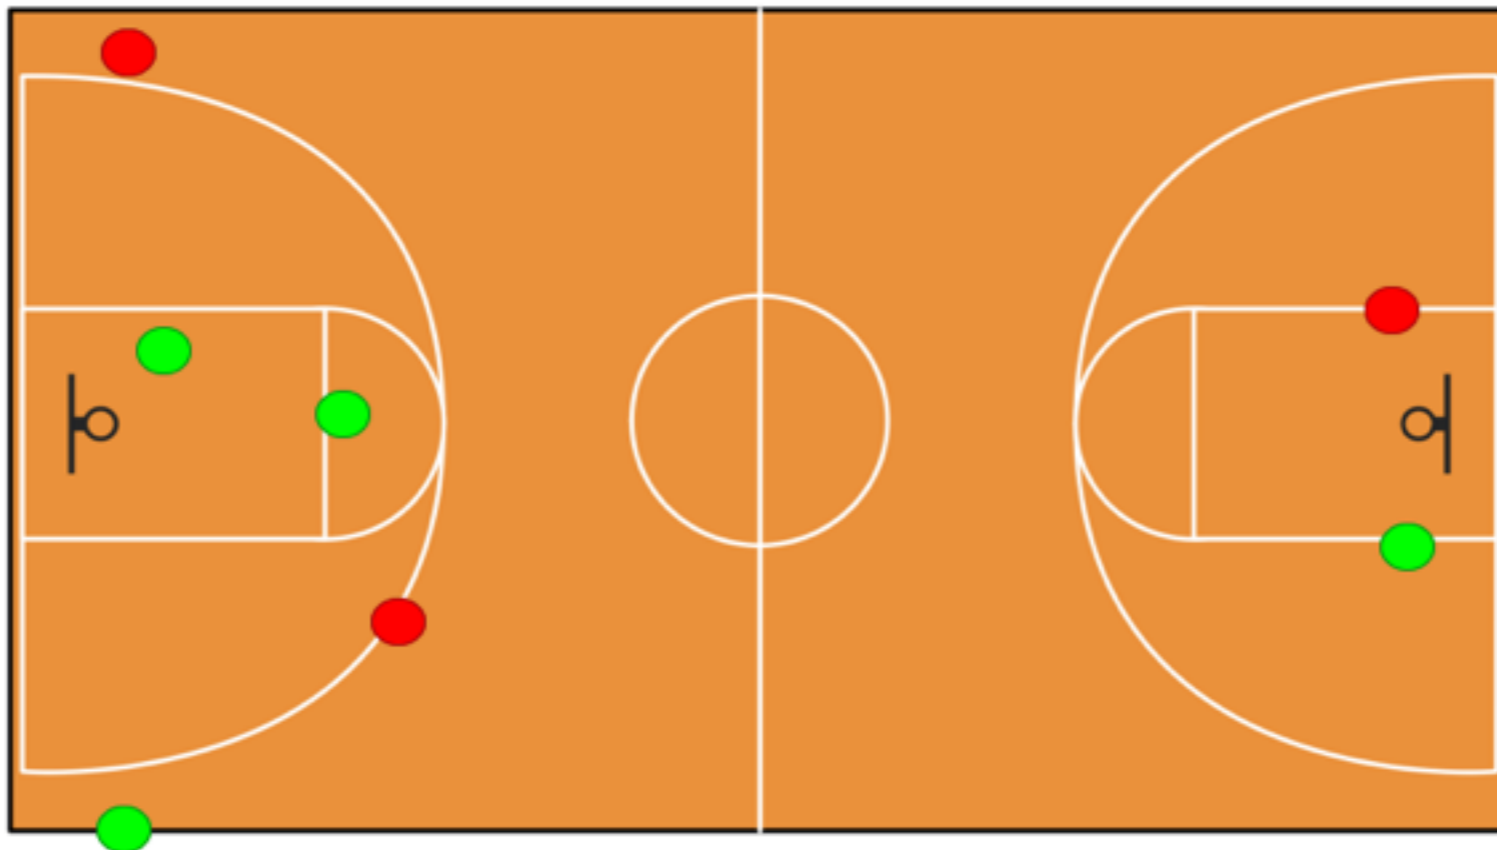

NON-SCORING STATS

#	PLAYER	MIN	ASSTS	OREBS	DREBS	TREBS	STLS	TIEUPS	DEFS	BLKS	CHRG	TOVRS	PER	PER/MIN	+/-
0	Luke Alviar		2	1	3	4	1	1		1		2	15		10