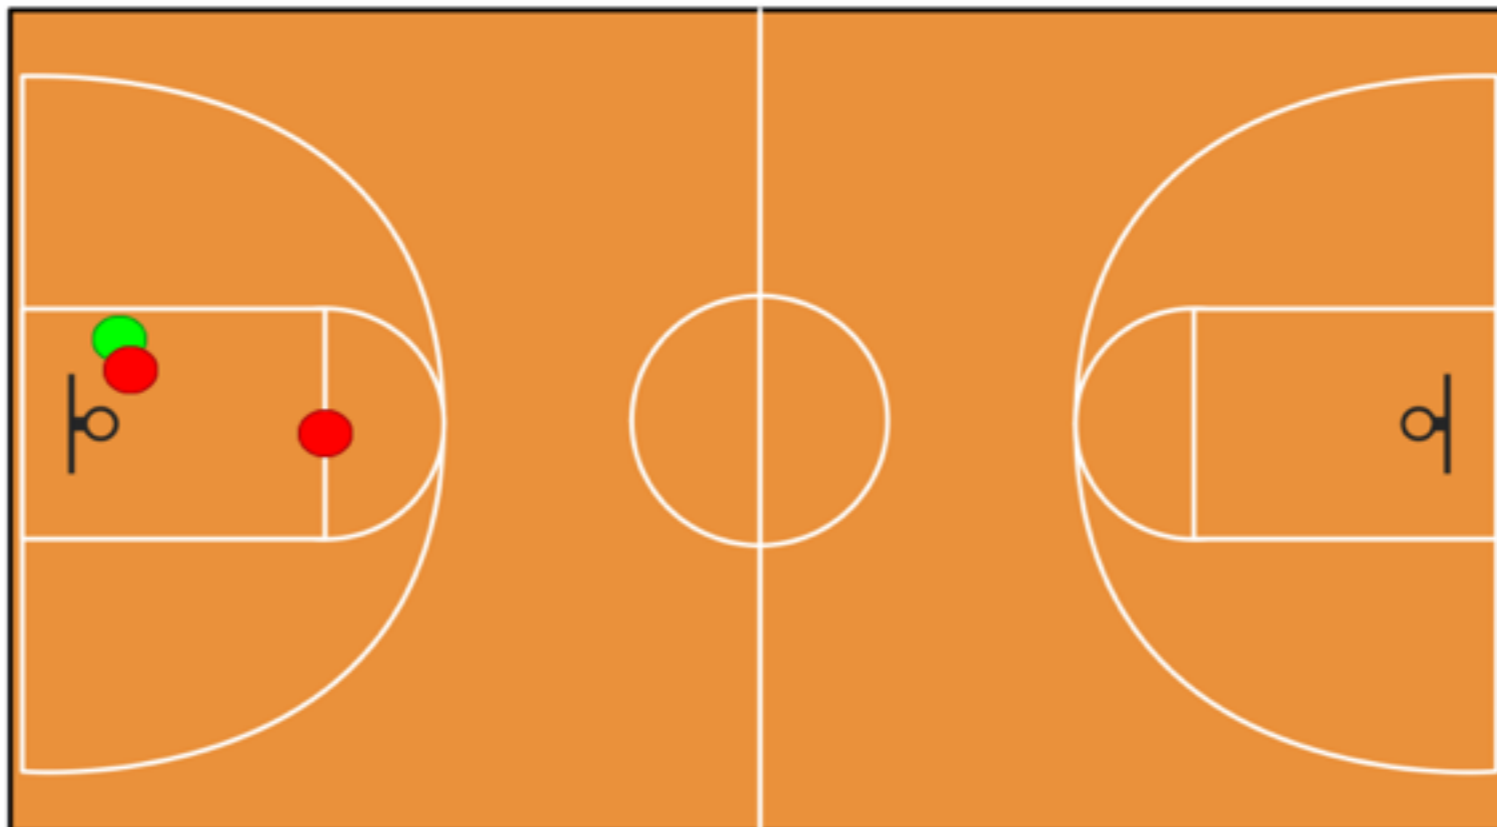

NON-SCORING STATS

#	PLAYER	MIN	ASSTS	OREBS	DREBS	TREBS	STLS	TIEUPS	DEFS	BLKS	CHRGs	TOVRS	PER	PER/MIN	+/-
10	Aarav Patel		1	3	2	5	2	0	3	5		3	10		11