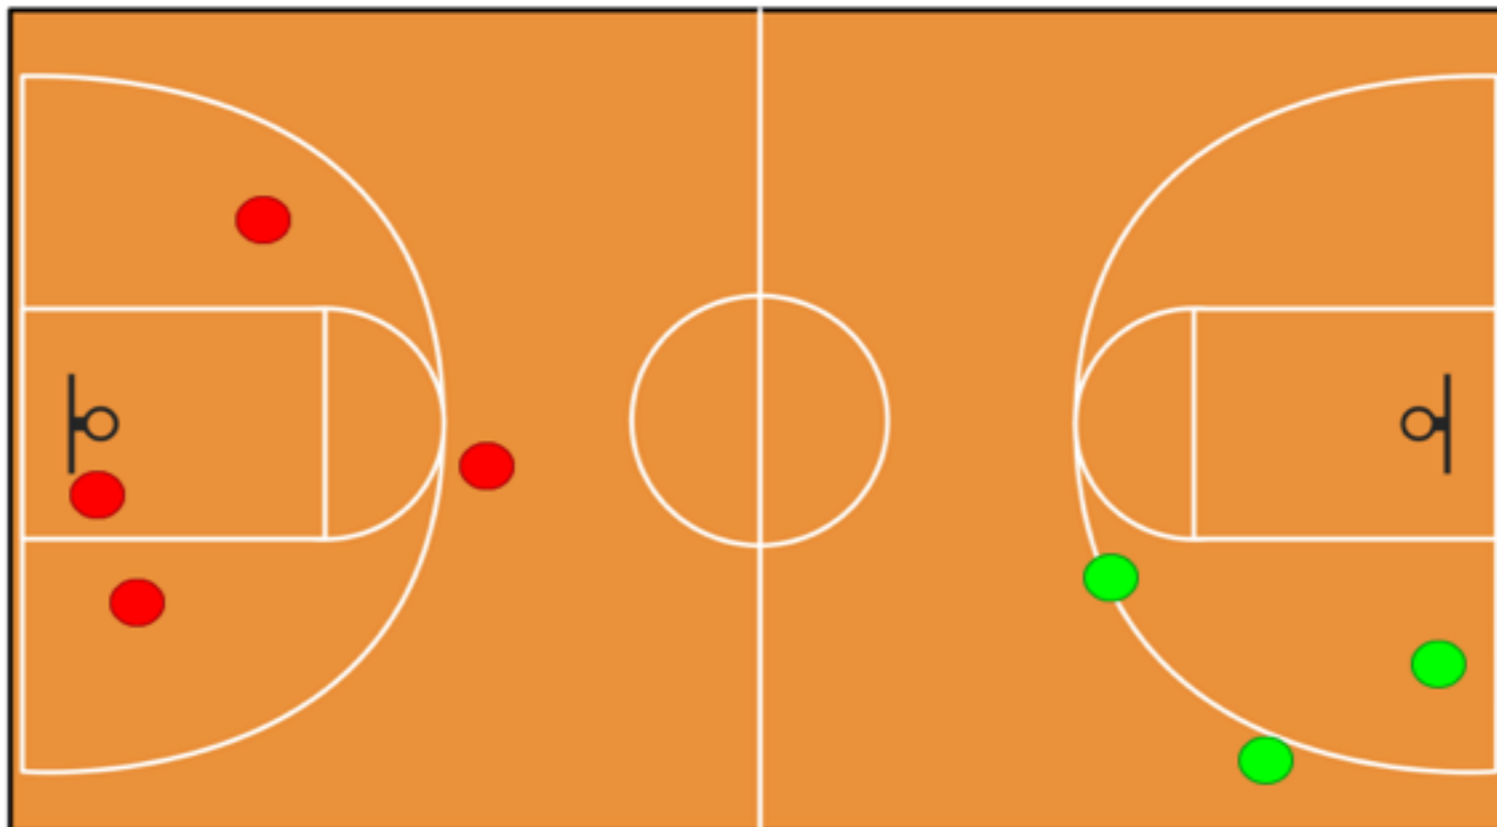

NON-SCORING STATS

#	PLAYER	MIN	ASSTS	OREBS	DREBS	TREBS	STLS	TIEUPS	DEFS	BLKS	CHRGs	TOVRS	PER	PER/MIN	+/-
2	Jacob Graf			3	1	4	1		3				12		15