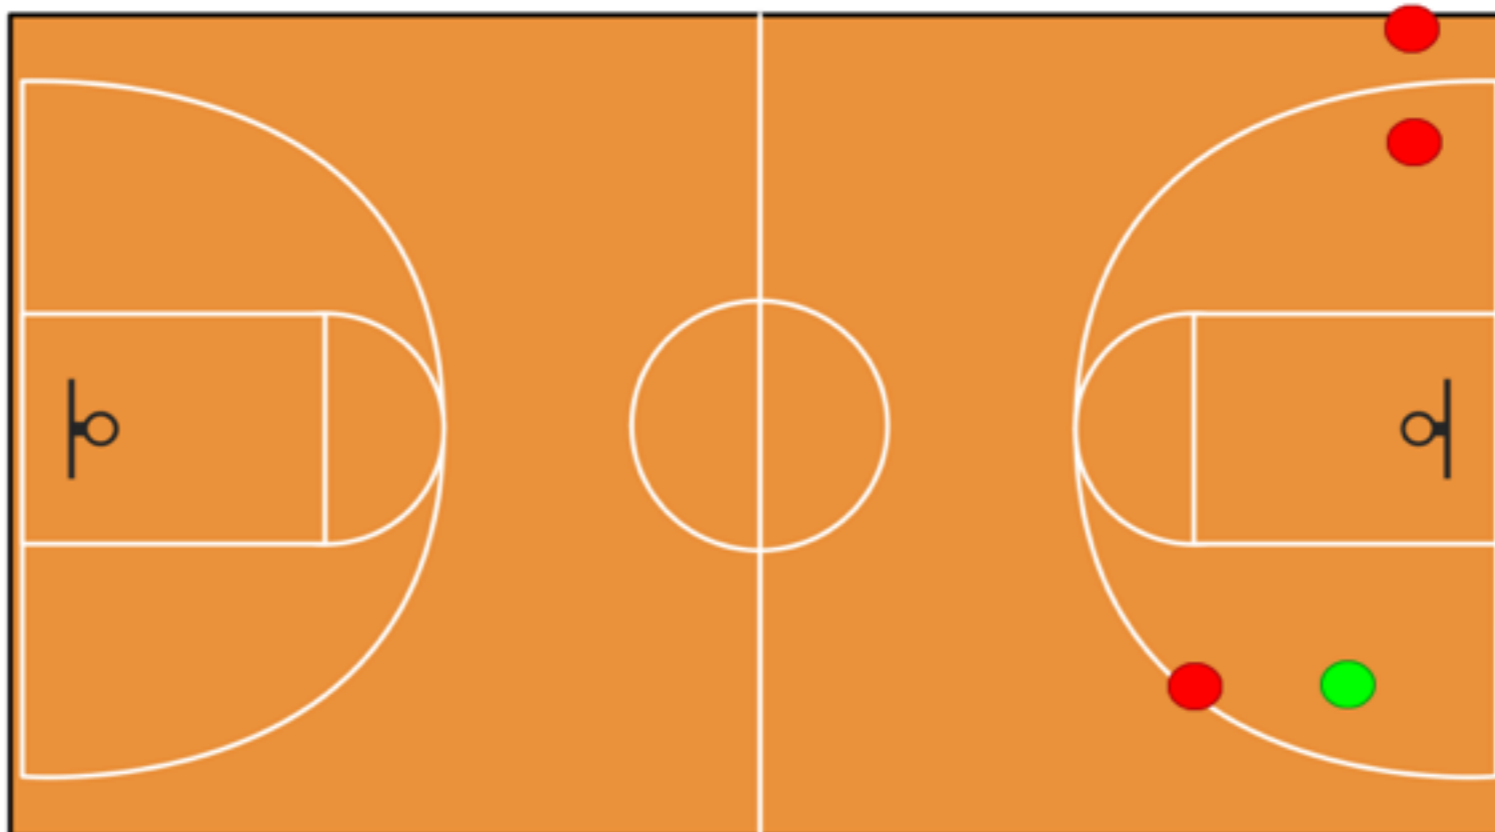

NON-SCORING STATS

#	PLAYER	MIN	ASSTS	OREBS	DREBS	TREBS	STLS	TIEUPS	DEFS	BLKS	CHRGs	TOVRS	PER	PER/MIN	+/-
00	Daniel Mota			0	1	1	1	1	2			1	2		11