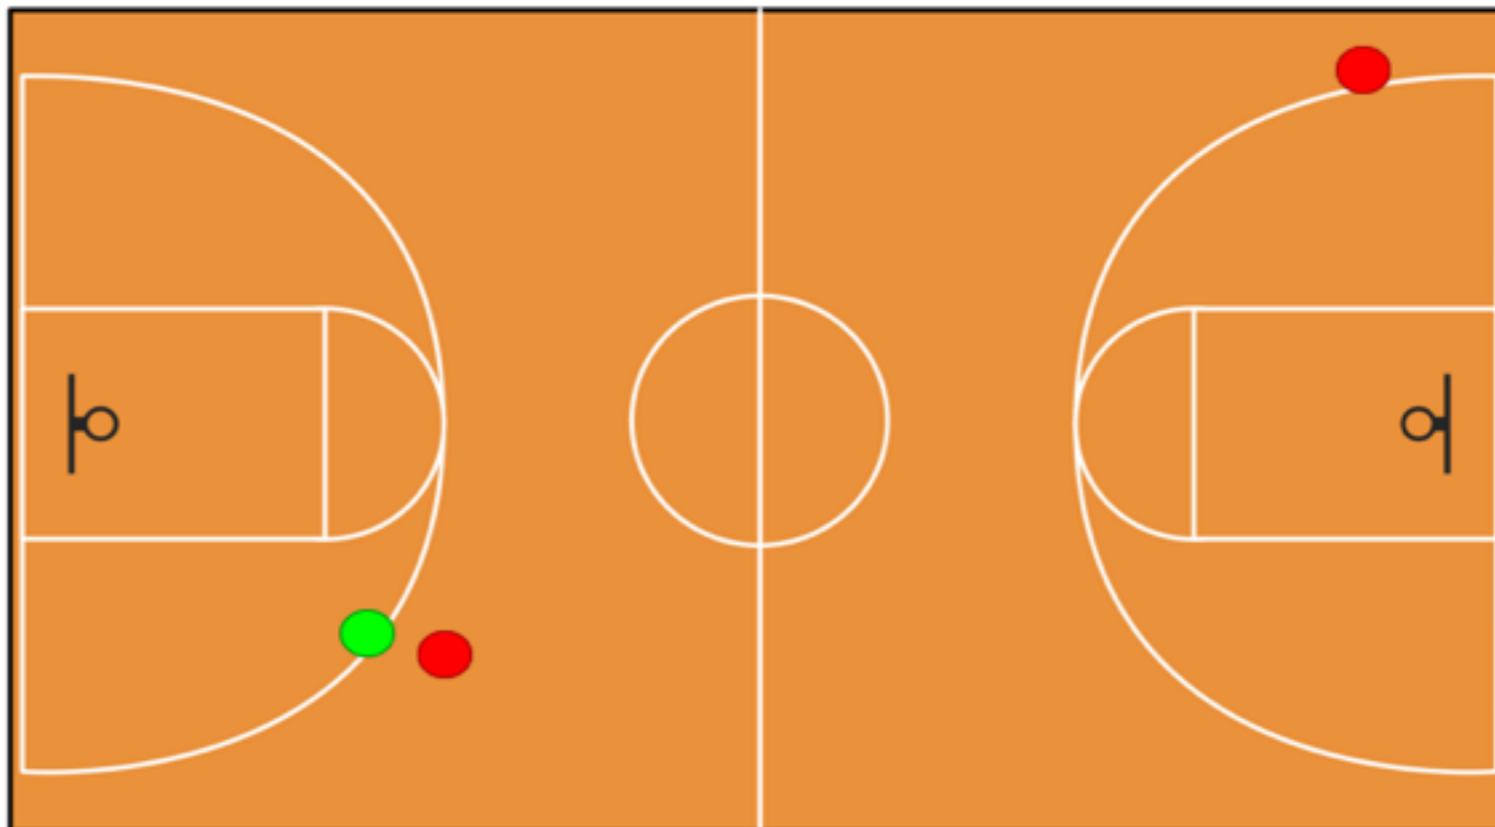

NON-SCORING STATS

#	PLAYER	MIN	ASSTS	OREBS	DREBS	TREBS	STLS	TIEUPS	DEFS	BLKS	CHRGs	TOVRS	PER	PER/MIN	+/-
45	Isaac Mag...		1	0	1	1	3		1			2	2		11