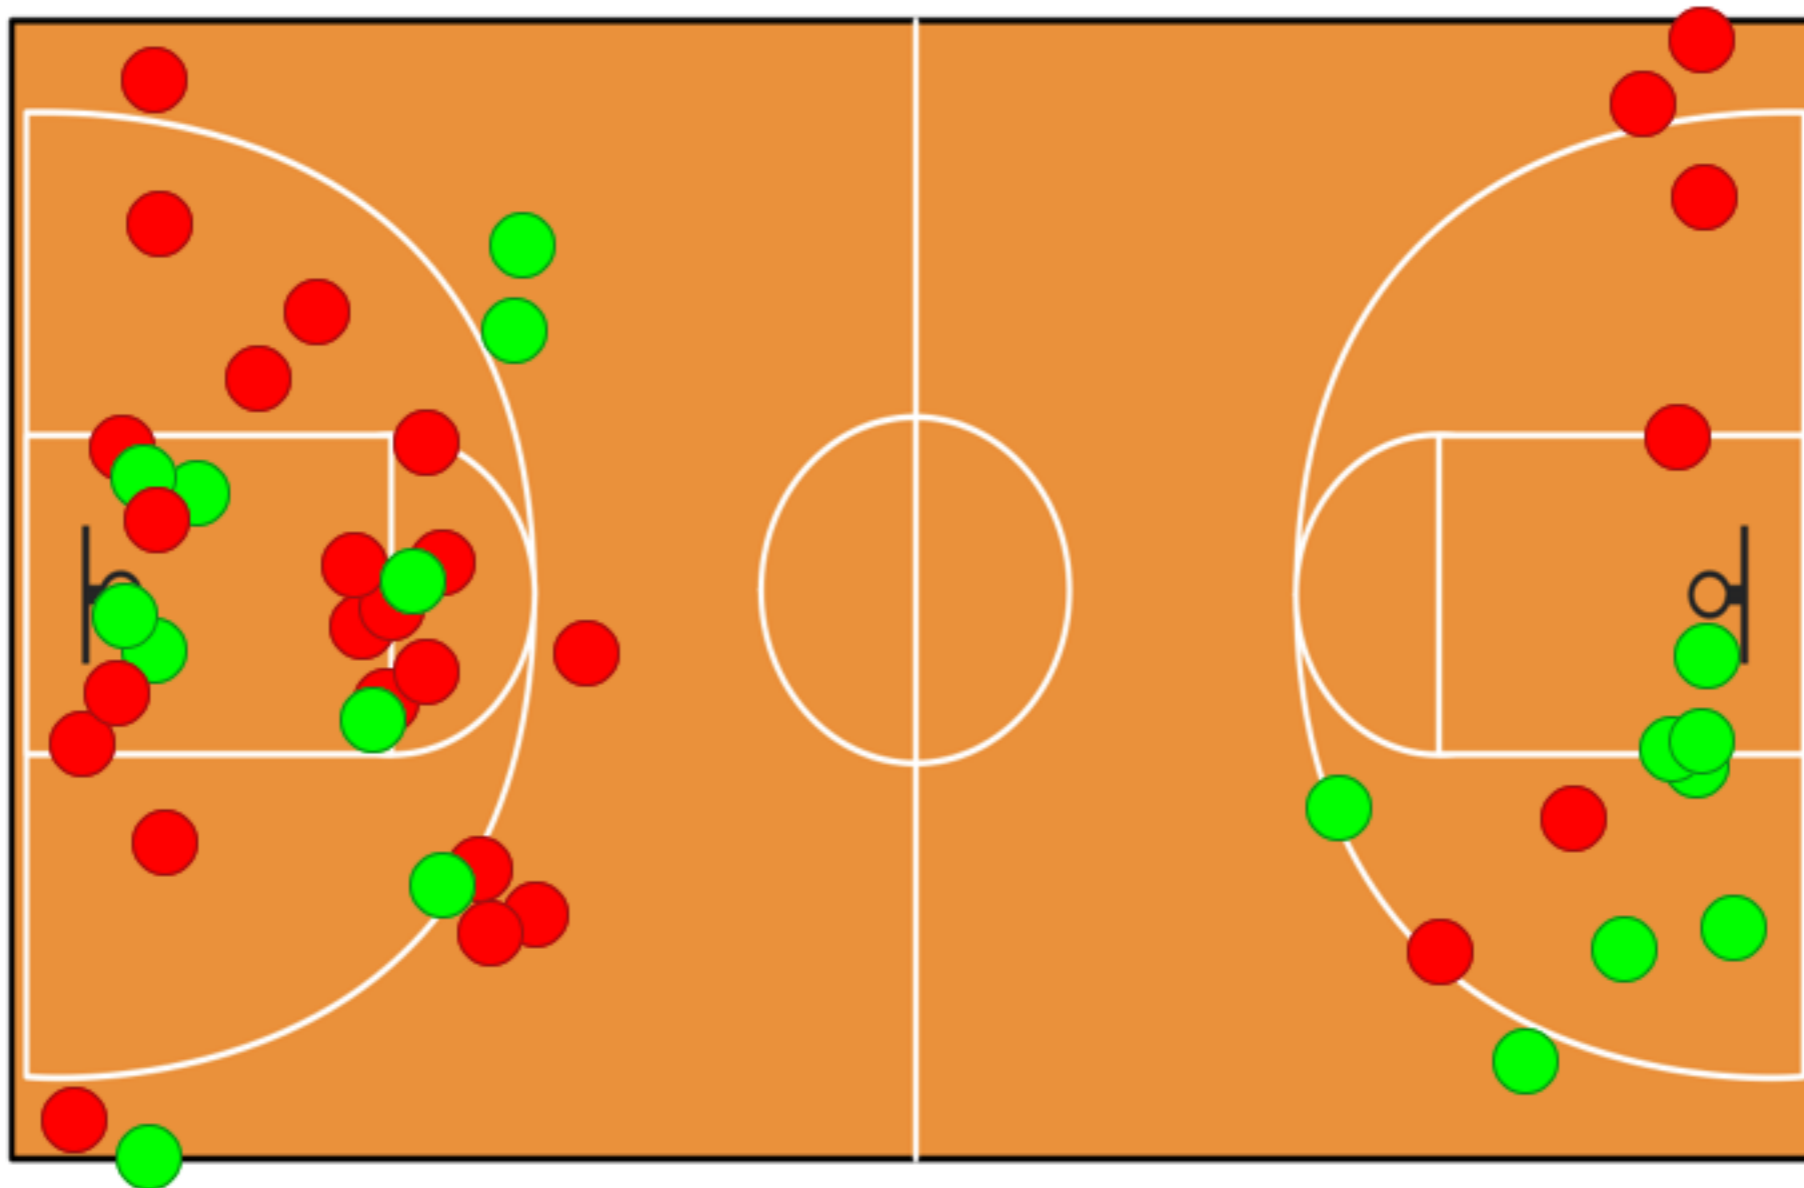

Team Name: The System

Team Score: 48

Opponent Name: The Process

Coach's ID: randy

Season Type:

Date:

Opponent Score: 30

FG% = 18/45 (40%)