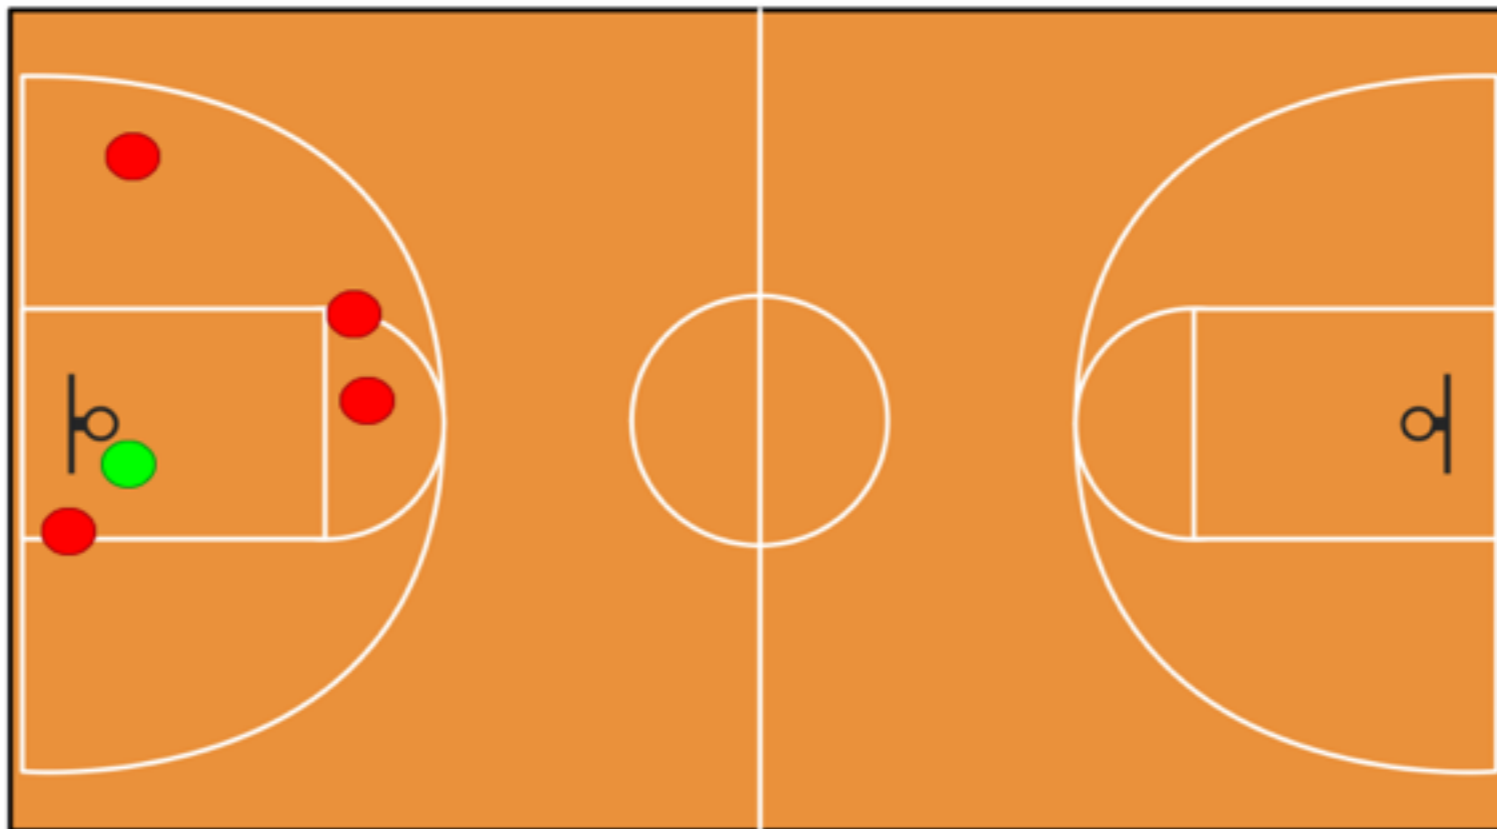

NON-SCORING STATS

#	PLAYER	MIN	ASSTS	OREBS	DREBS	TREBS	STLS	TIEUPS	DEFS	BLKS	CHRGs	TOVRS	PER	PER/MIN	+/-
8	Tony Men...			1	3	4	5					3	1		7