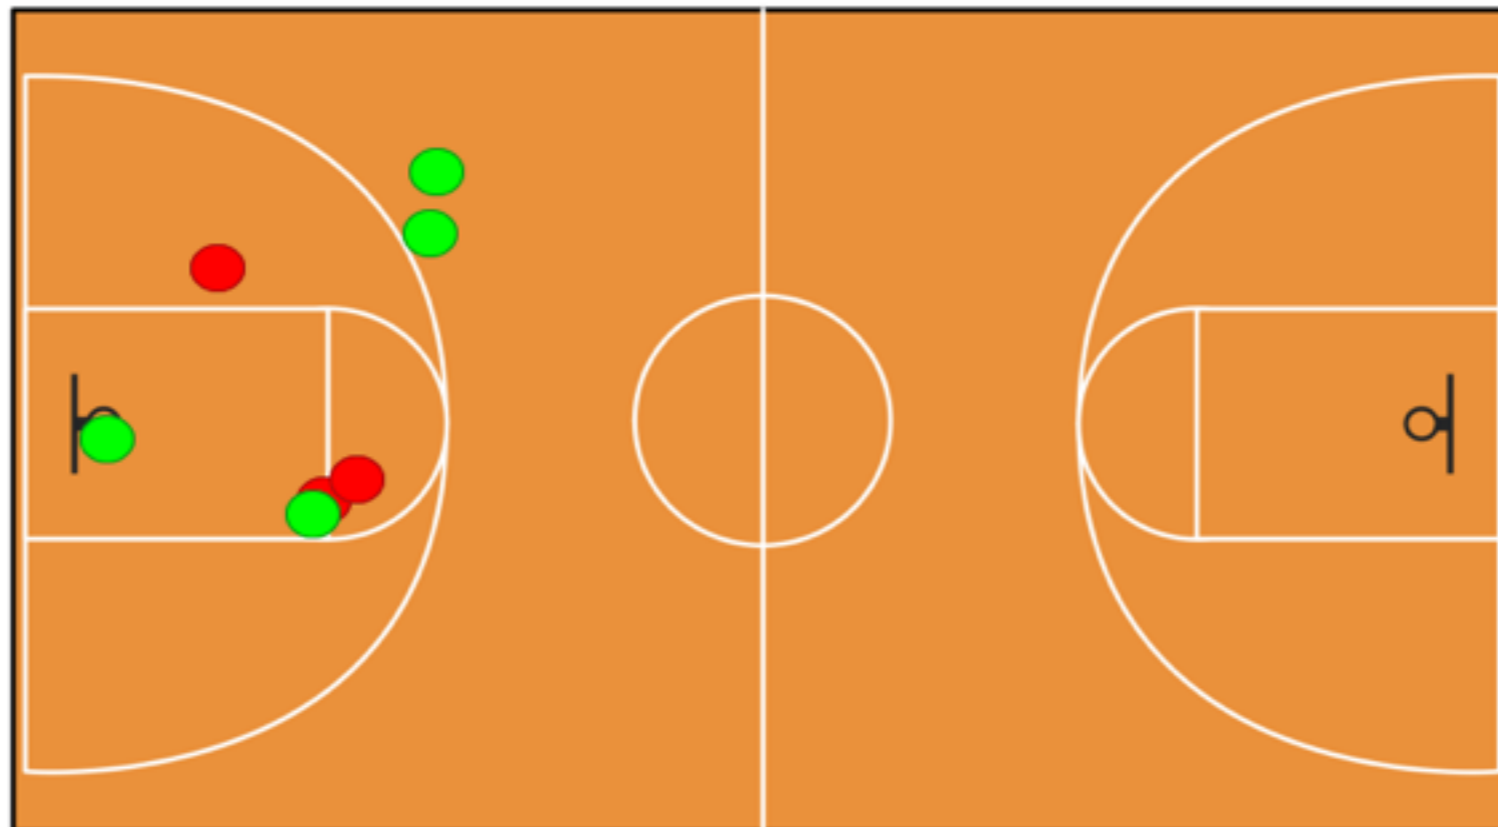

NON-SCORING STATS

#	PLAYER	MIN	ASSTS	OREBS	DREBS	TREBS	STLS	TIEUPS	DEFS	BLKS	CHRGs	TOVRS	PER	PER/MIN	+/-
8	Jason Glass		5	4	2	6	7	2	3		2	2	25		15