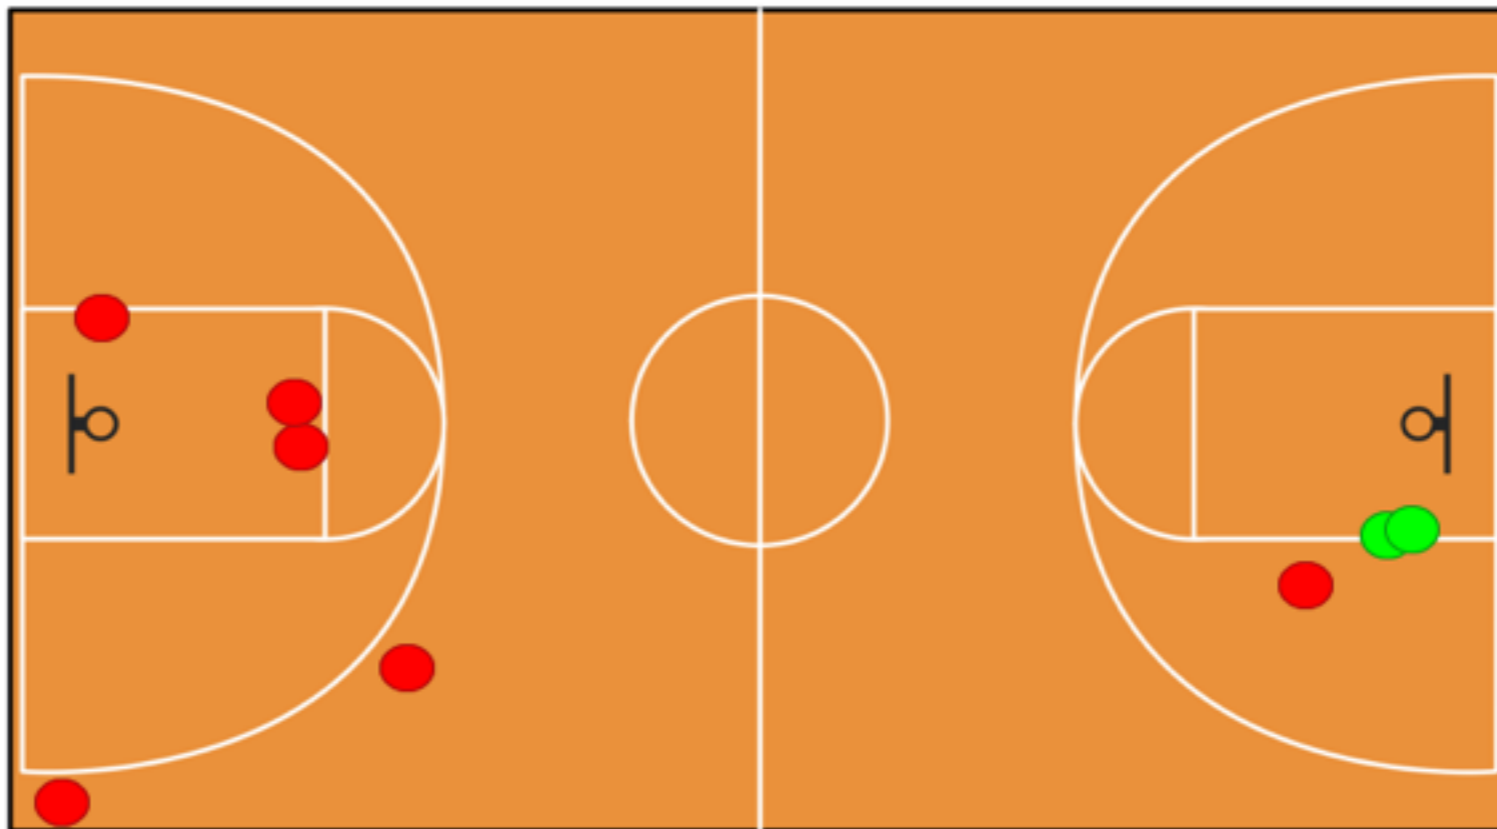

NON-SCORING STATS

#	PLAYER	MIN	ASSTS	OREBS	DREBS	TREBS	STLS	TIEUPS	DEFS	BLKS	CHRG	TOVRS	PER	PER/MIN	+/-
80	Cole Sy		1	1	1	2	2	1	3			3	0		10