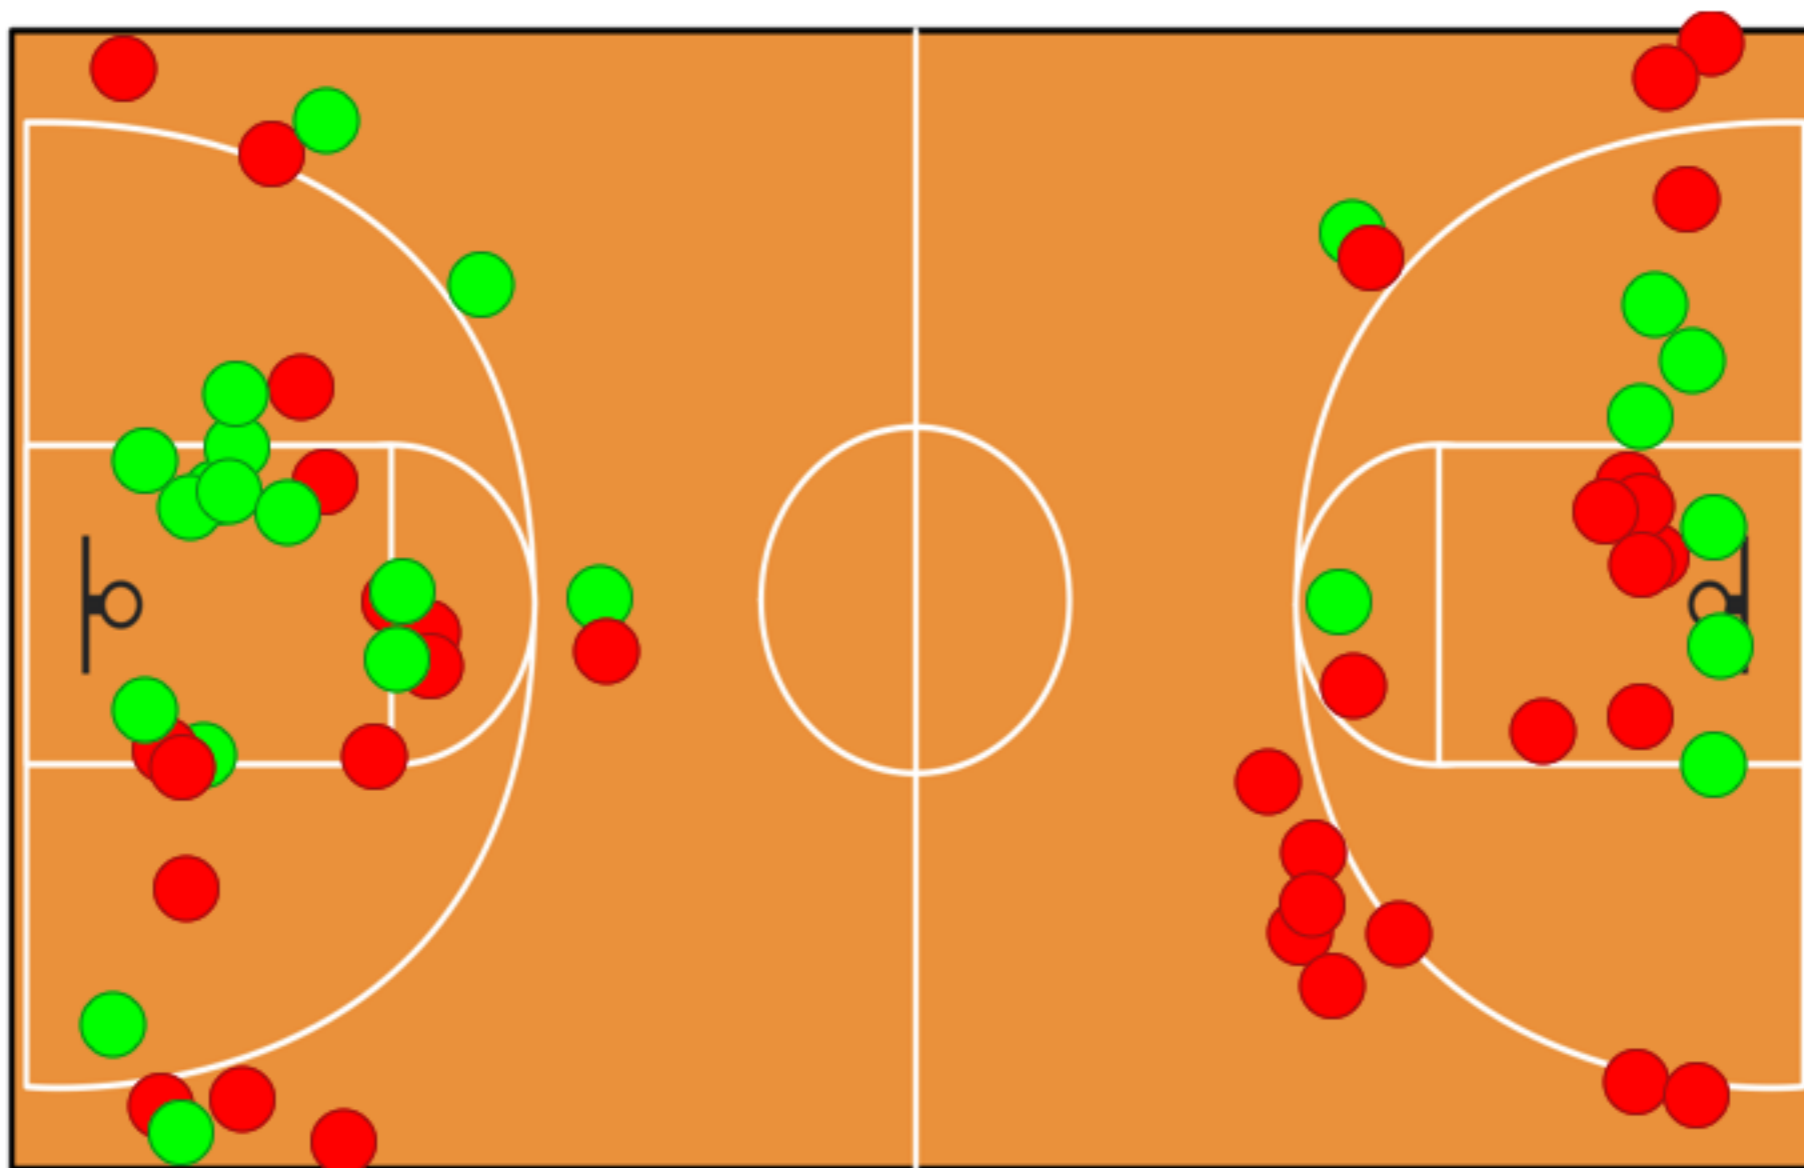

Team Name: God Squad

Season Type:

Team Score: 55

Date: 07/22/2018 18:04:24

Opponent Name: chocolate

Opponent Score: 68

Coach's ID:

NON-SCORING STATS

#	PLAYER	MIN	ASSTS	OREBS	DREBS	TREBS	STLS	TIEUPS	DEFS	BLKS	CHRGs	TOVRS	PER	PER/MIN	+/-
24	Ashton Ec...	00:27:27	3.0	0.0	0.0	0.0	4.0	0.0	2.0	0.0	0.0	1.0	10.0	0.4	-1.0
30	Brian bean	00:20:26	1.0	0.0	2.0	2.0	0.0	0.0	1.0	0.0	0.0	2.0	-1.0	-0.1	1.0
31	Daniel Ma...	00:19:13	0.0	3.0	4.0	7.0	2.0	0.0	0.0	1.0	0.0	1.0	5.0	0.3	-12.0
7	Daylin Jain	00:12:51	0.0	0.0	1.0	1.0	1.0	0.0	0.0	0.0	0.0	0.0	1.0	0.1	-5.0
2	Ian	00:00:00	0.0	0.0	0.0	0.0	0.0	0.0	0.0	0.0	0.0	0.0	0.0	0.0	0.0
32	Jacob do...	00:25:15	0.0	1.0	2.0	3.0	0.0	0.0	2.0	1.0	0.0	2.0	-1.0	-0.0	-9.0
34	Malachi	00:14:45	0.0	0.0	1.0	1.0	0.0	0.0	0.0	0.0	0.0	0.0	6.0	0.4	-4.0
18	Nathaniel...	00:20:57	2.0	1.0	2.0	3.0	5.0	0.0	1.0	0.0	0.0	2.0	16.0	0.8	3.0
11	Sean Cald...	00:26:59	1.0	0.0	3.0	3.0	0.0	0.0	0.0	0.0	0.0	3.0	-2.0	-0.1	-12.0
0	Theo vand...	00:00:00	0.0	0.0	0.0	0.0	0.0	0.0	0.0	0.0	0.0	0.0	0.0	0.0	0.0
99	later	00:12:33	1.0	0.0	0.0	0.0	0.0	0.0	0.0	0.0	0.0	0.0	-3.0	-0.2	-12.0
14	shalindee...	00:19:34	1.0	1.0	4.0	5.0	1.0	0.0	0.0	1.0	0.0	3.0	11.0	0.6	-14.0
	Total		9.0	6.0	19.0	25.0	13.0	0.0	6.0	3.0	0.0	14.0	42.0	2.0	

Team Name: God Squad
Team Score: 55
Opponent Name: chocolate
Coach's ID:

Season Type:
Date: 07/22/2018 18:04:24
Opponent Score: 68

FG% = 24.0/60.0 (40.00%)