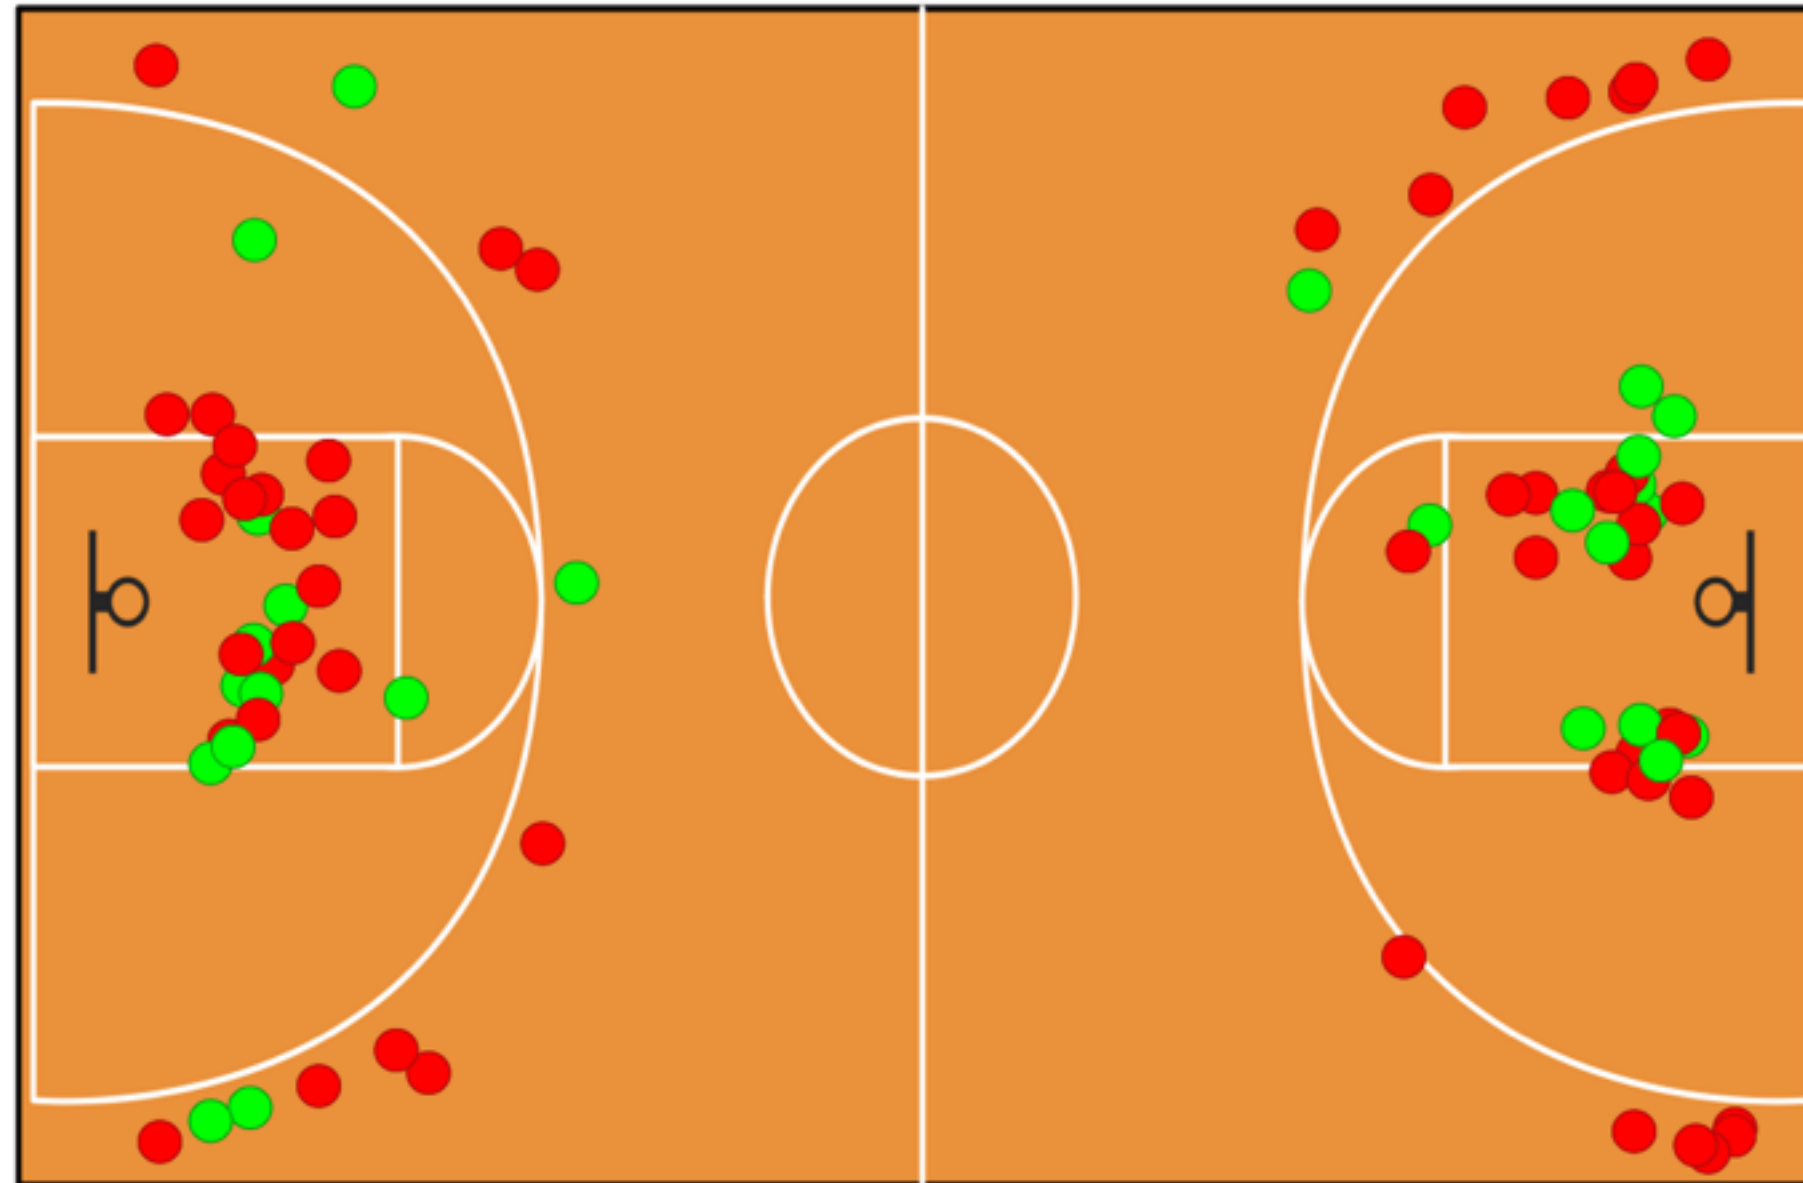

Team Name: CETMC

Season Type:

Team Score: 58

Date: 05/12/2019 19:08:30

Opponent Name: Juan gs

Opponent Score: 62

Coach's ID:

NON-SCORING STATS

#	PLAYER	MIN	ASSTS	OREBS	DREBS	TREBS	STLS	TIEUPS	DEFS	BLKS	CHRGs	TOVRS	PER	PER/MIN	+/-
17	Andrew	00:22:07	2.0	1.0	1.0	2.0	2.0	0.0	1.0	0.0	0.0	1.0	2.0	0.1	11.0
56	Colin	00:17:53	0.0	0.0	4.0	4.0	2.0	0.0	4.0	0.0	0.0	1.0	7.0	0.4	-15.0
343	Daniel	00:17:55	1.0	4.0	3.0	7.0	3.0	0.0	0.0	0.0	0.0	1.0	6.0	0.3	-15.0
340	Isaiah	00:22:07	1.0	2.0	4.0	6.0	1.0	0.0	1.0	0.0	0.0	2.0	6.0	0.3	11.0
2	Jason	00:22:05	4.0	0.0	5.0	5.0	3.0	0.0	0.0	0.0	0.0	0.0	18.0	0.8	11.0
100	Jonathon	00:00:00	0.0	0.0	0.0	0.0	0.0	0.0	0.0	0.0	0.0	0.0	0.0	0.0	0.0
10	Khalil	00:22:07	4.0	2.0	3.0	5.0	3.0	0.0	1.0	1.0	0.0	1.0	18.0	0.8	11.0
34	Malachi	00:17:53	1.0	0.0	2.0	2.0	1.0	0.0	1.0	2.0	0.0	3.0	-1.0	-0.1	-15.0
8	Marcus	00:22:07	3.0	6.0	2.0	8.0	2.0	0.0	1.0	2.0	0.0	0.0	15.0	0.7	11.0
0	Monzil	00:17:53	1.0	1.0	3.0	4.0	1.0	0.0	1.0	0.0	0.0	4.0	2.0	0.1	-15.0
0	Sergio	00:00:00	0.0	0.0	0.0	0.0	0.0	0.0	0.0	0.0	0.0	0.0	0.0	0.0	0.0
88	jalen	00:17:53	0.0	0.0	2.0	2.0	0.0	0.0	0.0	0.0	0.0	0.0	-3.0	-0.2	-15.0
	Total		17.0	16.0	29.0	45.0	18.0	0.0	10.0	5.0	0.0	13.0	70.0	3.3	

Team Name: CETMC
Team Score: 58
Opponent Name: Juan gs
Coach's ID:

Season Type:
Date: 05/12/2019 19:08:30
Opponent Score: 62

FG% = 26.0/81.0 (32.10%)