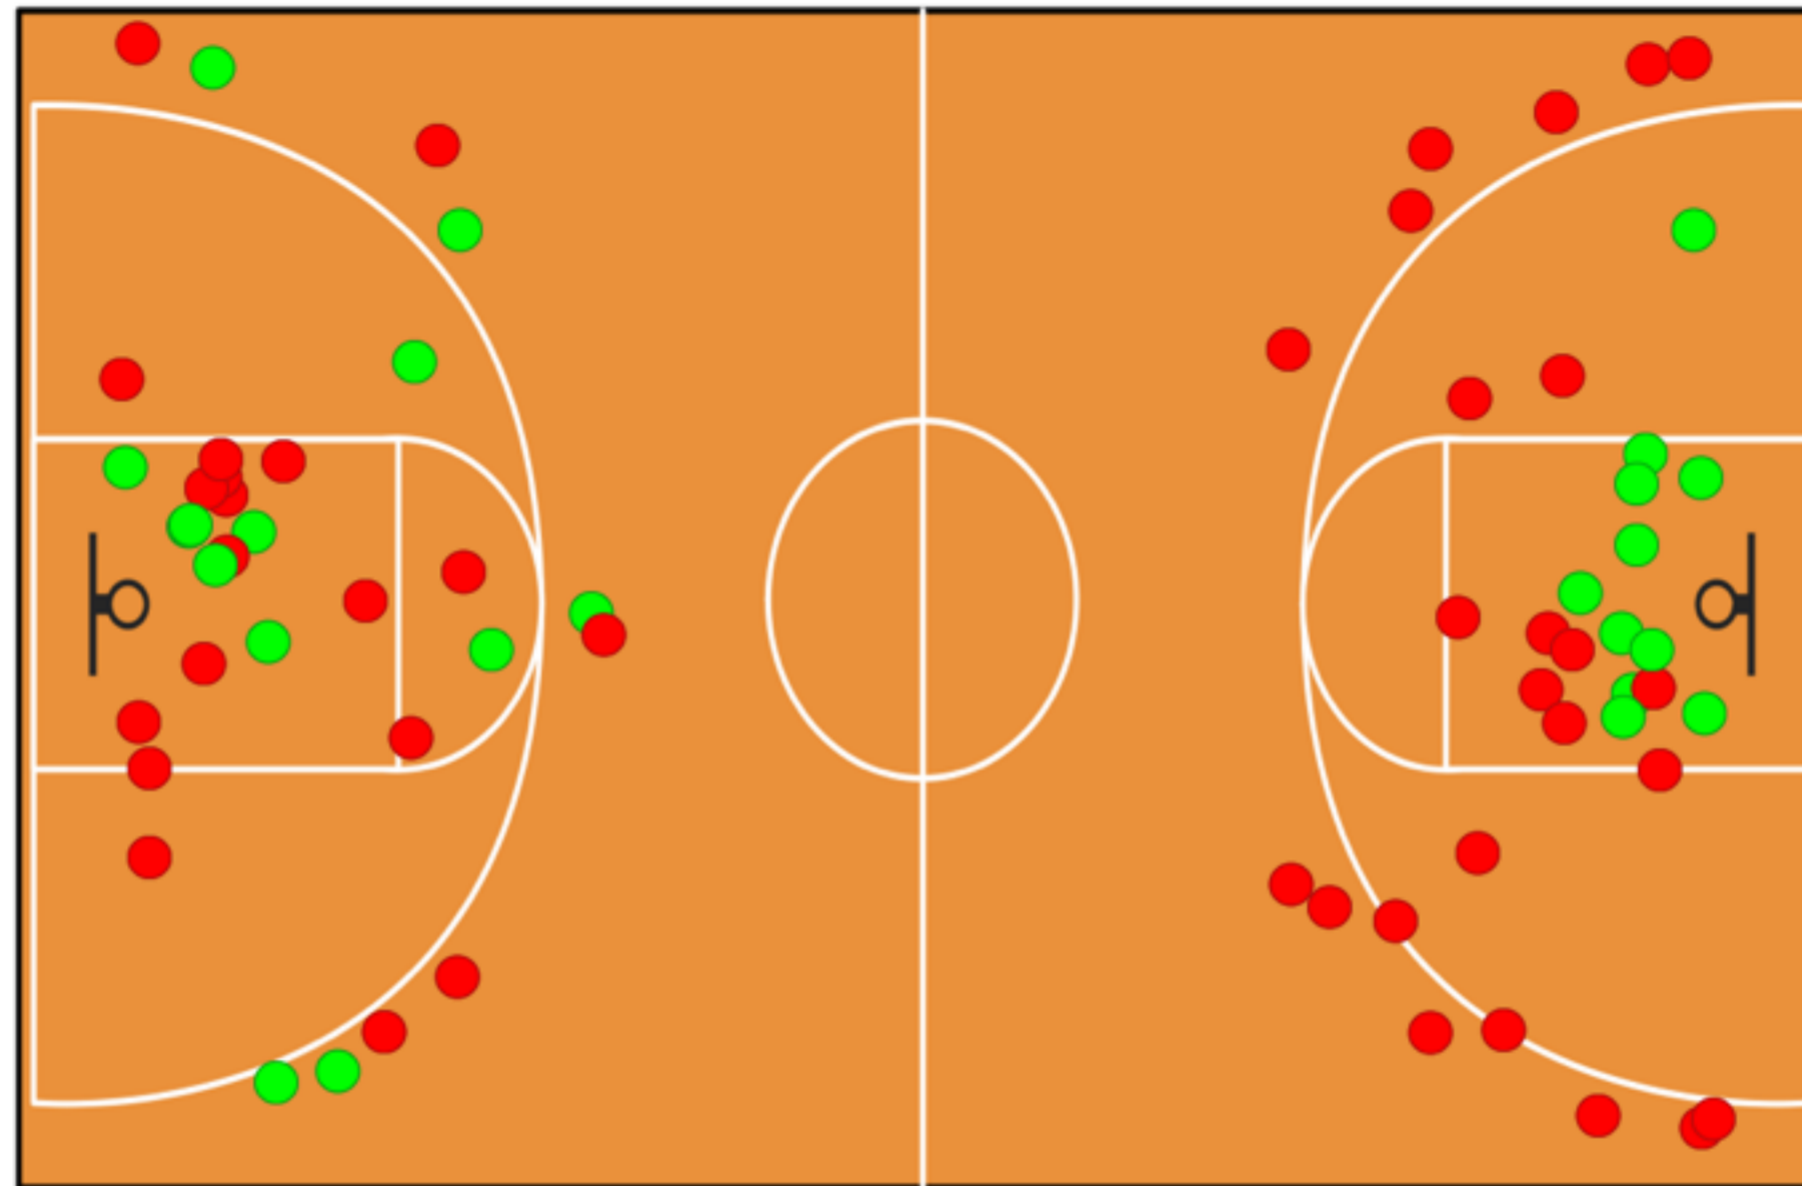

Team Name: Monkeys

Team Score: 53

Opponent Name: Pugs

Coach's ID:

Season Type:

Date: 05/12/2019 17:15:19

Opponent Score: 56

FG% = 24.0/67.0 (35.82%)